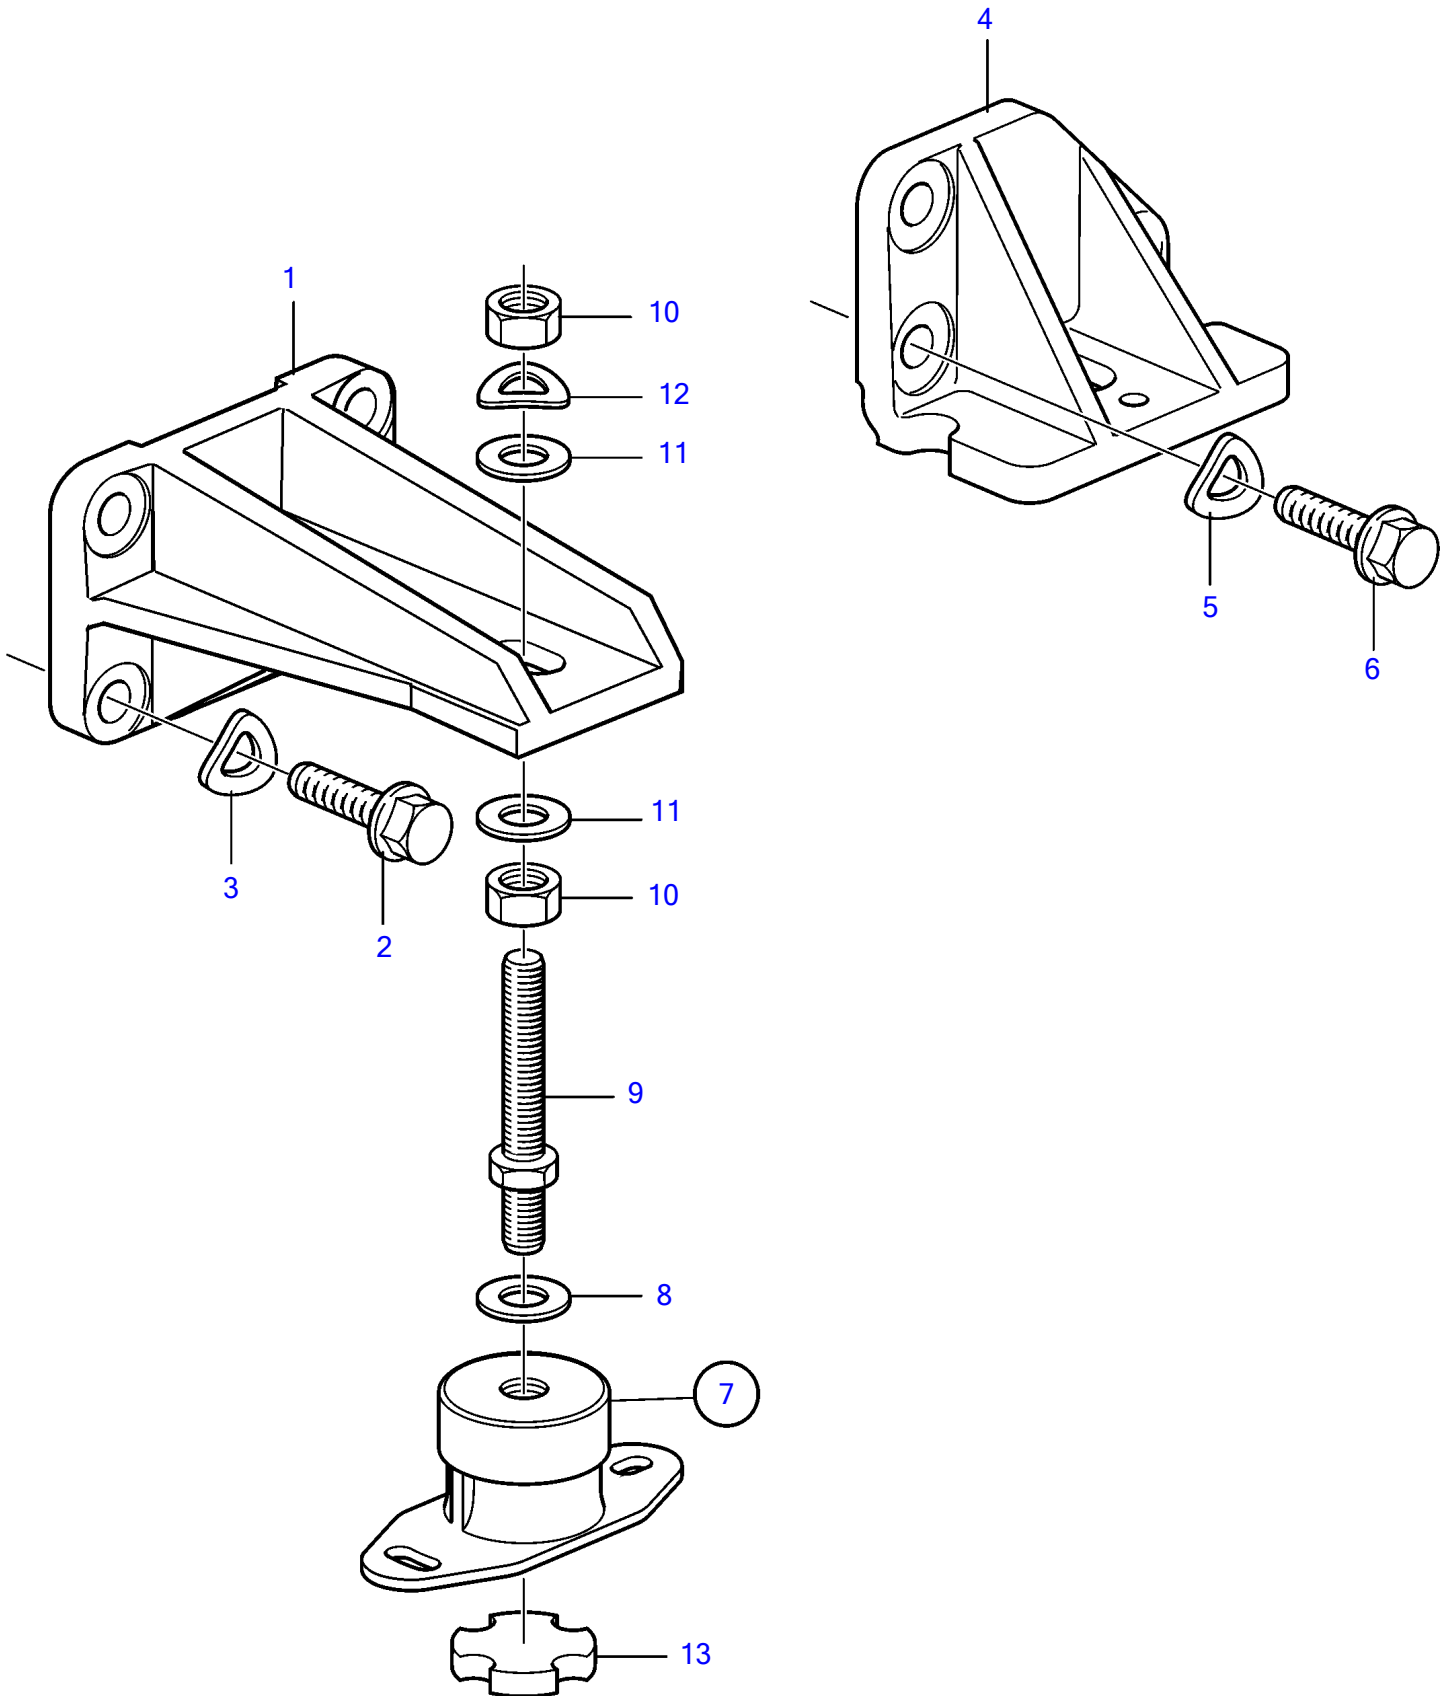

TAMD42WJ-A

18489

TAMD42WJ-A

REF	PART NO.	QTY	DESCRIPTION	NOTES
1	3580748	2	Engine bracket	Front
2	965192	8	Flange screw	L=40mm
3	940280	8	Spring washer	
4	860952	1	Engine bracket	P, rear
	860954	1	Engine bracket	S.B, rear
5	940280	6	Spring washer	
6	965225	4	Flange screw	L=35mm
	965226	2	Flange screw	L=45mm
7	876597	4	Rubber element	
8	955900	4	· Washer	
9	860950	4	· Adjusting screw	
10	955806	8	Hexagon nut	
11	955901	4	Washer	D=34mm
	978991	4	Washer	D=40mm
12	941913	4	Spring washer	
13	843299	4	Rubber disc	